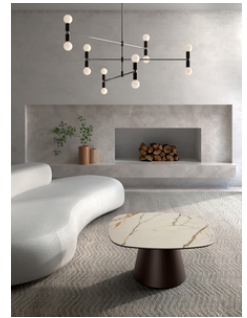

Pillar small  
(OM/492/PO)

Coffee table with ceramic top on glass and metal painted structure.

Pillar small  
(OM/492/MB)

Coffee table with ceramic top on glass and metal painted structure.

Pillar small  
(OM/492/CB)

Coffee table with ceramic top on glass and metal painted structure.

Pillar big  
(OM/491/PO)

Coffee table with ceramic top on glass and metal painted structure.

Pillar big  
(OM/491/MB)

Coffee table with ceramic top on glass and metal painted structure.

Pillar big  
(OM/491/CB)

Coffee table with ceramic top on glass and metal painted structure.

Gin  
(OM/360/AN)  
Poltrona in velluto

Gin  
(OM/360/CA)  
Poltrona in velluto

Gin  
(OM/360/BL)  
Poltrona

Gin  
(OM/360/VE)  
Armchair