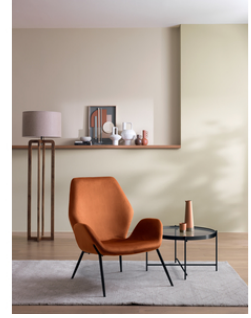

Brandy

(OM/460/CA)

Armchair upholstered in velvet. Painted metal legs.