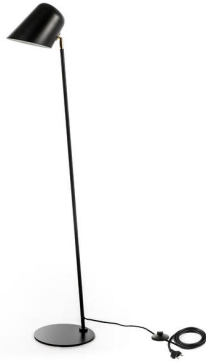

Electra

Floor Lamp

LA/154/N

Description

Product Details
Floor Lamp painted metal Lampshade Structure in painted metal textile cable with foot on/off switch

Key features
Floor Lamp painted metal Lampshade Structure in painted metal textile cable with foot on/off switch

Tech info

Code
LA/154/N
Name
Electra
Material
Lampshade: Metal Structure: Metal Base: Metal

Colour
Lampshade: matt black body: matt black base: black
Dimensions
25cm X 25cm H. 130cm
Net Weight
3.5

Note 1
Note 2
Note 3