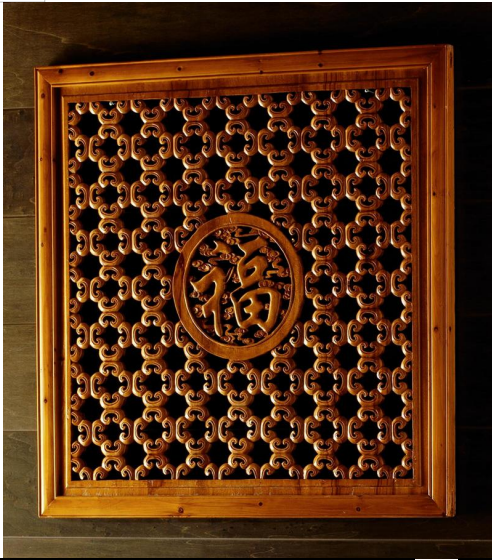

Pannello

Decorative panel

TY/040

Description

Product Details	Key features
Decorative panel Inlaid by hand	Decorative panel Inlaid by hand

Tech info

Code	Colour	Note 1
TY/040	Finishing: dark brown	Note 2
Name	Dimensions	Note 3
Pannello	50cm X 50cm H. 3cm	
Material	Net Weight	
Finishing: Wood	4	