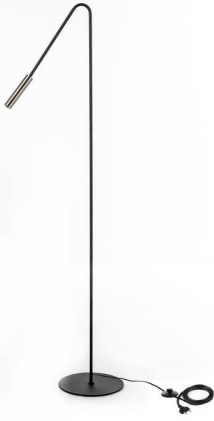

# Vega

Floor Lamp LED

LA/144

### Product Details

Floor lamp LED  
Nickel-plated metal tube shade  
Structure in painted metal  
textile cable with foot on/off switch  
4W LED source (3000 Kelvin) equipped

### Key features

Floor lamp LED  
Nickel-plated metal tube shade  
Structure in painted metal  
textile cable with foot on/off switch  
4W LED source (3000 Kelvin) equipped

## Tech info

Code
LA/144
Name
Vega
Material
Lampshade: Metal Structure: Metal Base: Metal

Colour
Lampshade: black body: matt black base: black
Dimensions
23cm X 23cm H. 145cm
Net Weight
3.15

Note 1
Note 2
Note 3